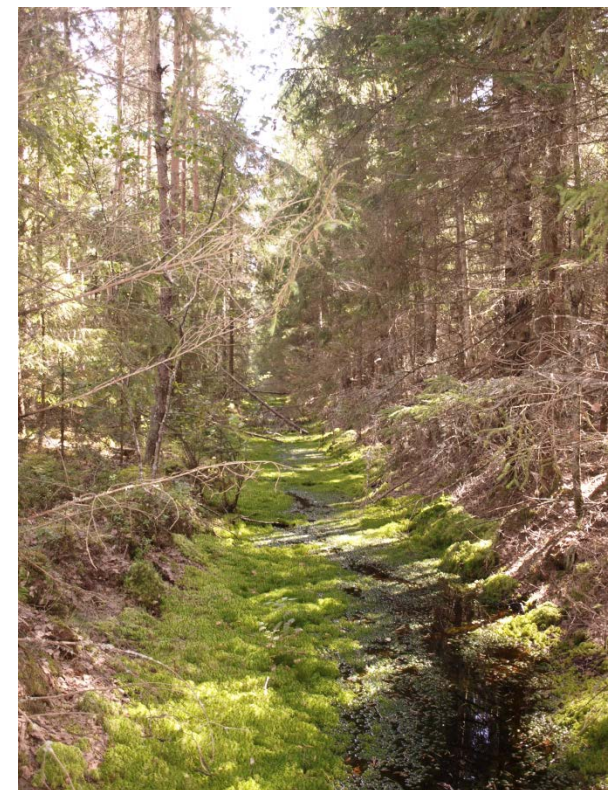

- **Kokku ÜF-st 48 MLN eurot +
  15% kaasrahastamine**
- **Rakenduskeemid:**
  - **Programm**
  - **Investeeringute kava**
  - **Avatud taotlusvoor**

Fotod: Kaidi Jakobson